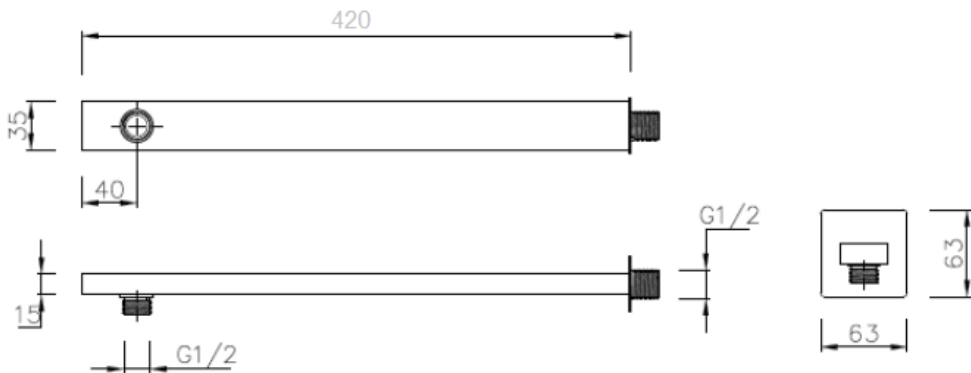

R-SAM31713BMW

Wall Mounted Shower Arm

PRODUCT SPECIFICATIONS

- Dimension : 420(L) mm x 35 (W) mm
- Material : Brass Chrome, Black Matte

TECHNICAL DRAWING

Copyright © Rigel Technology (S) Pte Ltd. All rights reserved. Terms of Use.